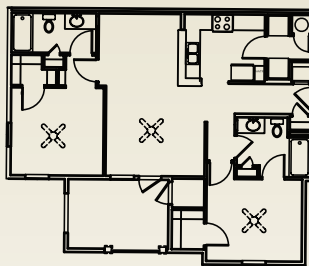

1 Bedroom/1 Bath

2 Bedroom/2 Bath

3 Bedroom/2 Bath

Call Today! (228) 354-9650

The Estates at Juan de Cuevas
is located at:
10472 Gorenflo Rd.
D'Iberville, MS 39540

Directions
From I-10 take exit 46A (I-110) toward Keesler
AFB; take exit 2 towards D'Iberville; turn left at
Rodriguez St; turn left at Gorenflo Rd.
Community is on the right.