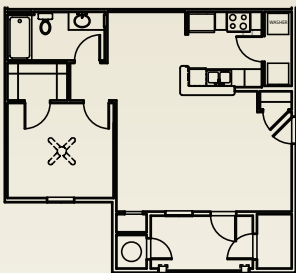

1 Bedroom/1 Bath