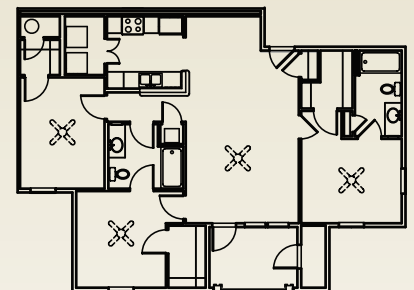

1 Bedroom/1 Bath

2 Bedroom/2 Bath

3 Bedroom/2 Bath

Call Today! (228) 354-9650

The Estates at Juan de Cuevas
is located at:
10472 Gorenflo Rd.
D'Iberville, MS 39540

Directions
From I-10 take exit 46A (I-110) toward Keesler
AFB; take exit 2 towards D'Iberville; turn left at
Rodriguez St; turn left at Gorenflo Rd.
Community is on the right.